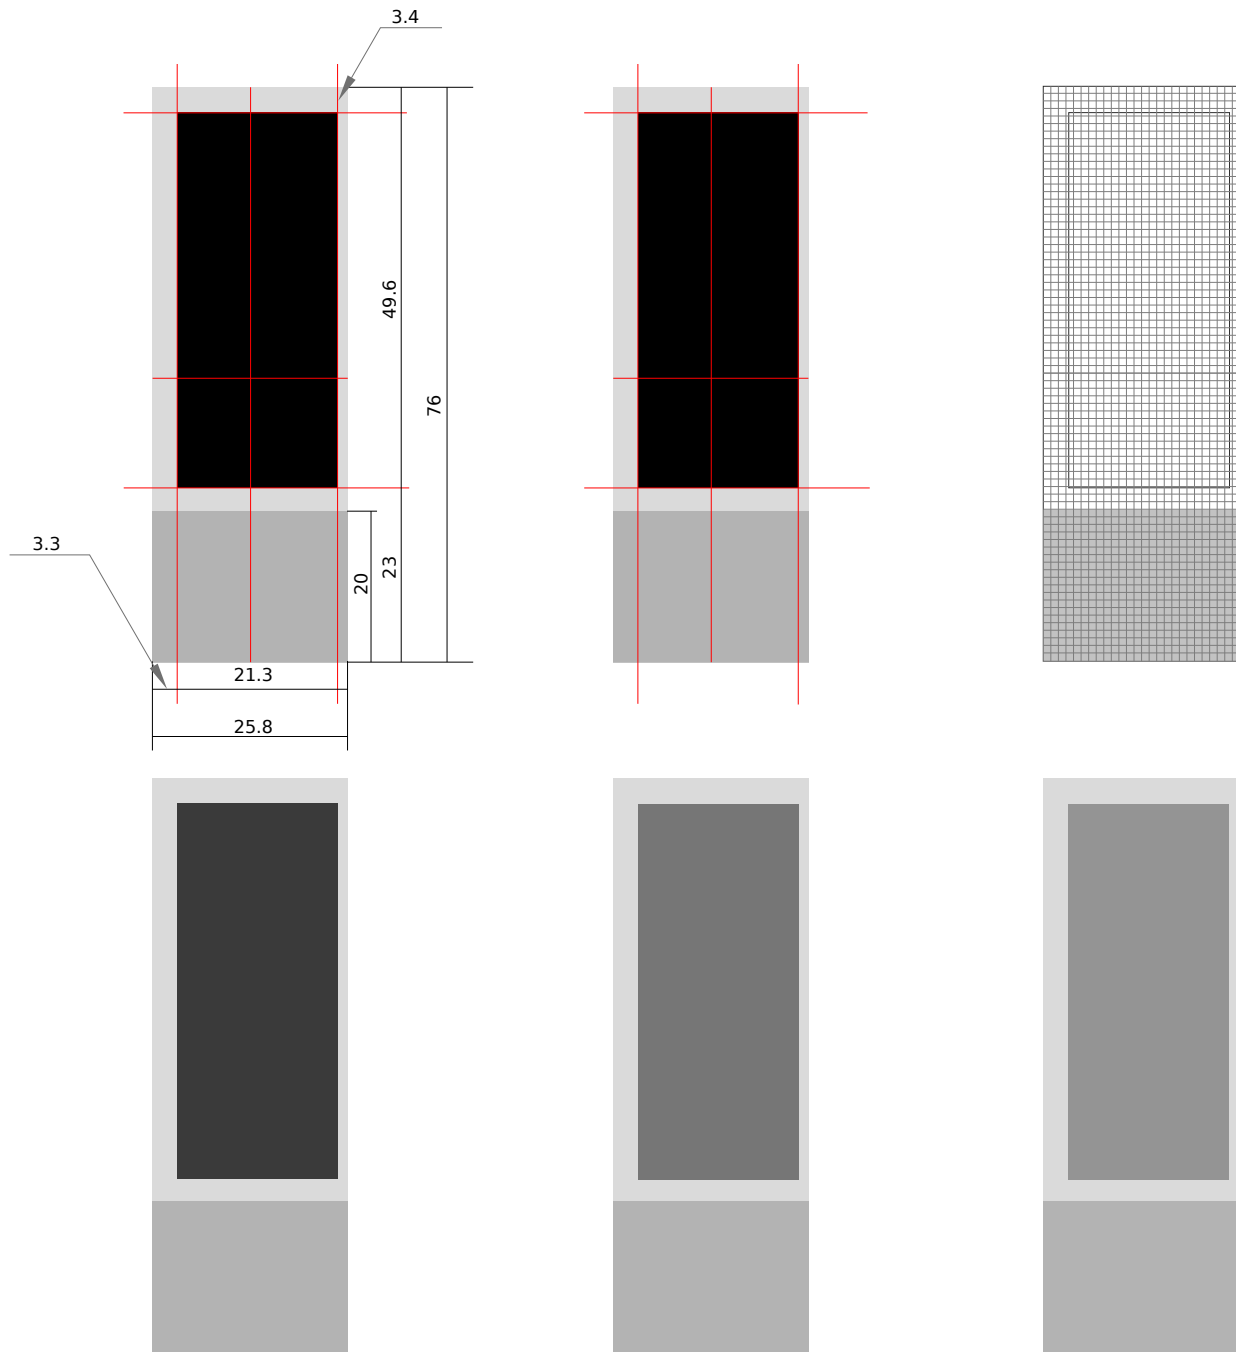

# 3DHISTECH Pannoramic Midi II scan area

## 2020.03.31

	Slides	Coverslips
<b>Length</b>	75.0 to 76.0 mm	max. 50 mm
<b>Width</b>	25.0 to 26.0 mm	max. 24 mm (recommended: 22 mm)
<b>Thickness</b>	0.9 to 1.2 mm	<b>#1.5</b>
<b>Corners</b>	45° beveled corners	
<b>Edges</b>	Polished or cut	